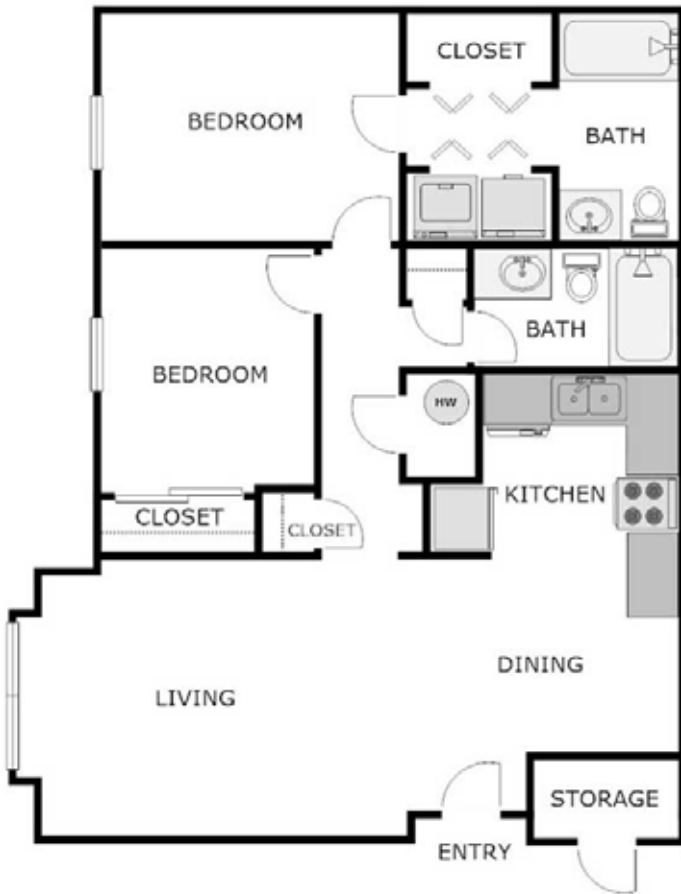

2 Bedroom 2 Bath Apartment

917 Sq. Ft.

RENT

DEPOSIT

DATE AVAILABLE

NOTES

Sundancepaola.com

relax, enjoy, live!

202 Sundance Dr. Paola, KS 66071